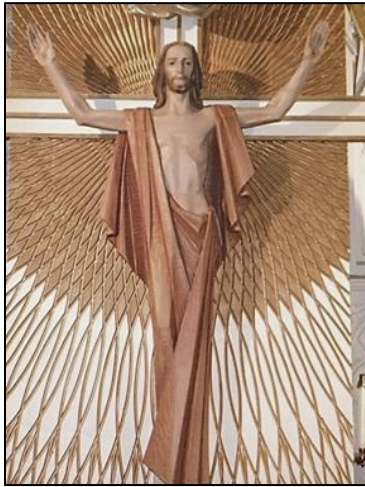

# St. Joseph's Statues

**St. Theresa**

**A Quiet Moment  
(In Sacristy)**

**Angels (In the Sanctuary)**

**Arisen Christ on Cross  
(In the Sanctuary)**

**Arisen Christ  
(In Sacristy)**

**Pope John Paul II  
(In Sacristy)**

**Holy Family**

**St. Joseph  
(In front  
Entryway)**

**St. Anna**

**St. Francis  
In hall  
Entryway**

**St. Joseph  
(Outside)**

**Arisen Christ  
Stone  
(In Cemetery)**

**Last Supper (On Altar Table)**

**St. Mary and the Stone with Fr. Milo Smits name on. From the Grotto he constructed which was dismantled in 2002 to make room for the new parish greeting hall.**