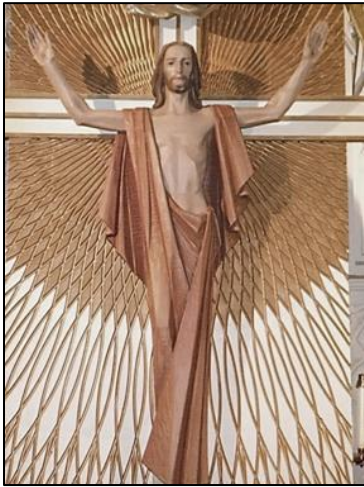

St. Joseph's Statues

St. Theresa

**A Quiet Moment
(In Sacristy)**

Angels (In the Sanctuary)

**Arisen Christ on Cross
(In the Sanctuary)**

**Arisen Christ
(In Sacristy)**

**Pope John Paul II
(In Sacristy)**

Holy Family

**St. Joseph
(In front
Entryway)**

St. Anna

**St. Francis
In hall
Entryway**

**St. Joseph
(Outside)**

**Arisen Christ
Stone
(In Cemetery)**

Last Supper (On Altar Table)

St. Mary and the Stone with Fr. Milo Smits name on. From the Grotto he constructed which was dismantled in 2002 to make room for the new parish greeting hall.